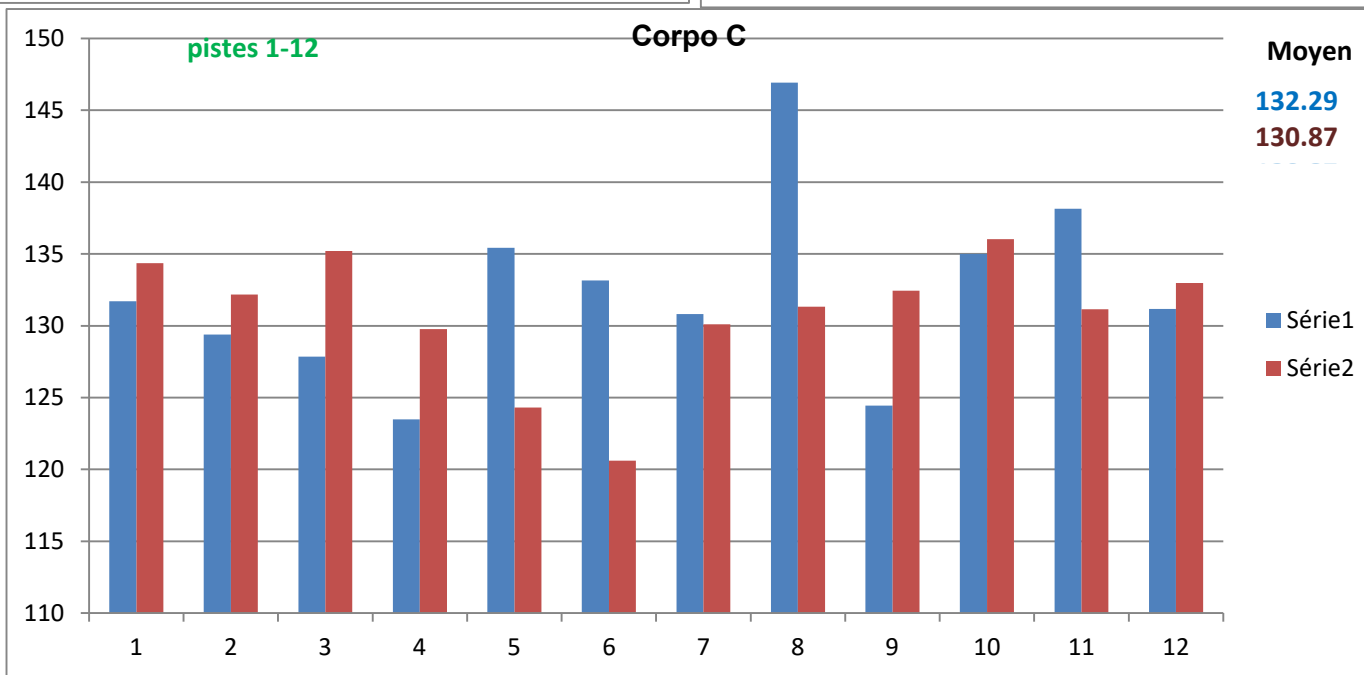

# Moyennes des corpo 2020

Vertical line on the left side of the page.

# Moyennes des corpo 2019

Vertical line on the left side of the page.