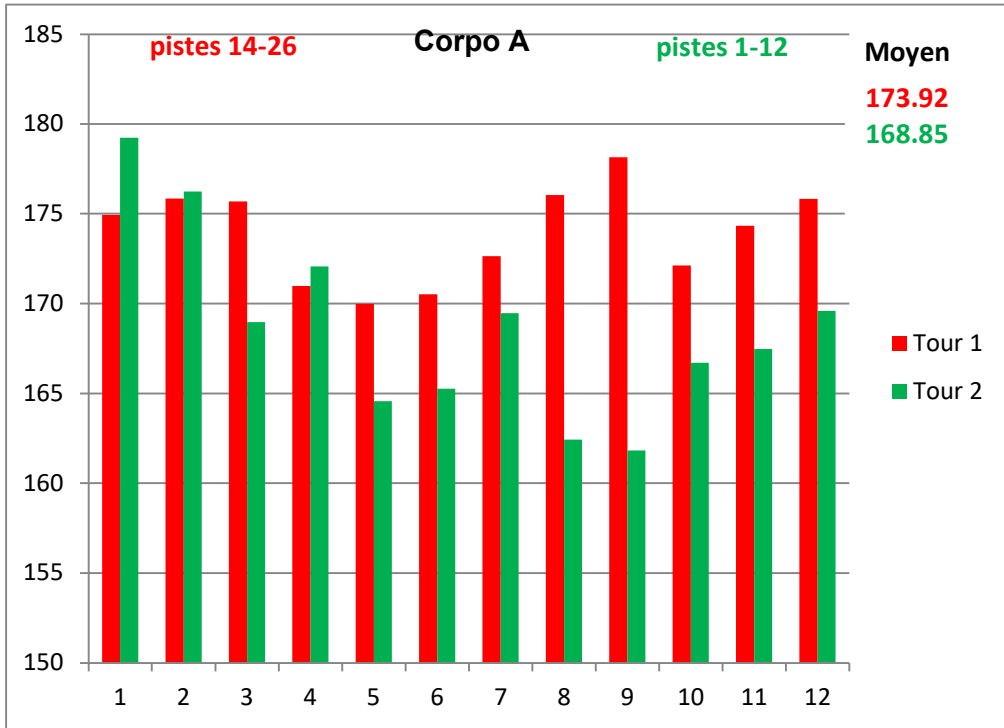

# Moyennes des corpo 2020

Vertical line on the left side of the page.

# Moyennes des corpo 2019

Vertical line on the left side of the page.