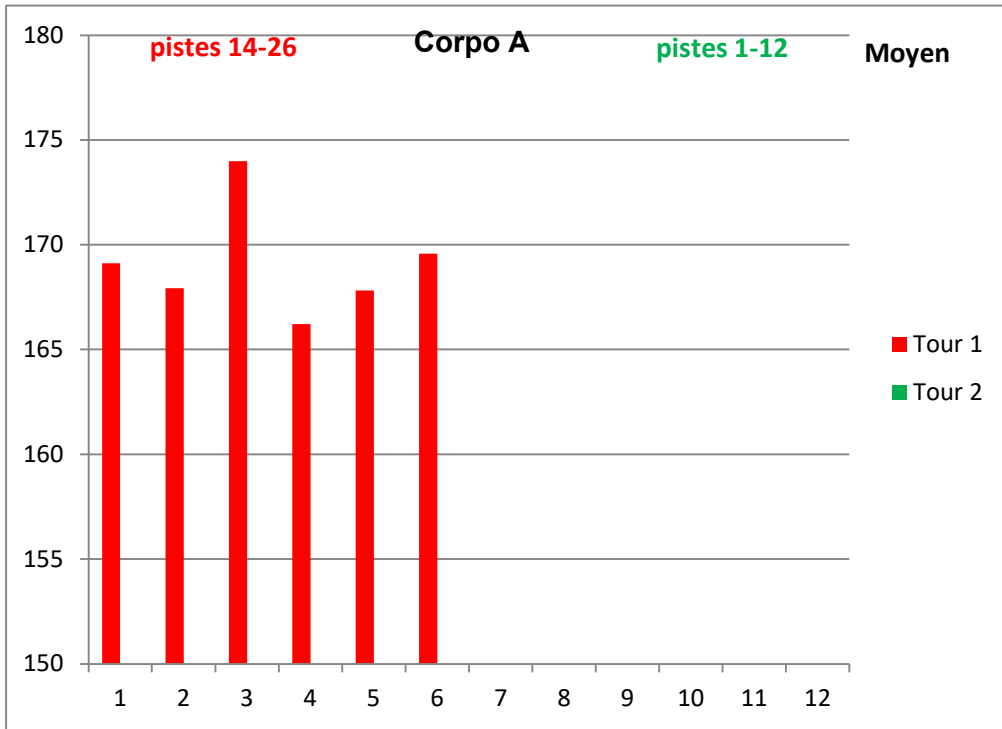

# Moyennes des corpo 2020

Vertical line on the left side of the page.

# Moyennes des corpo 2019

Vertical line on the left side of the page.