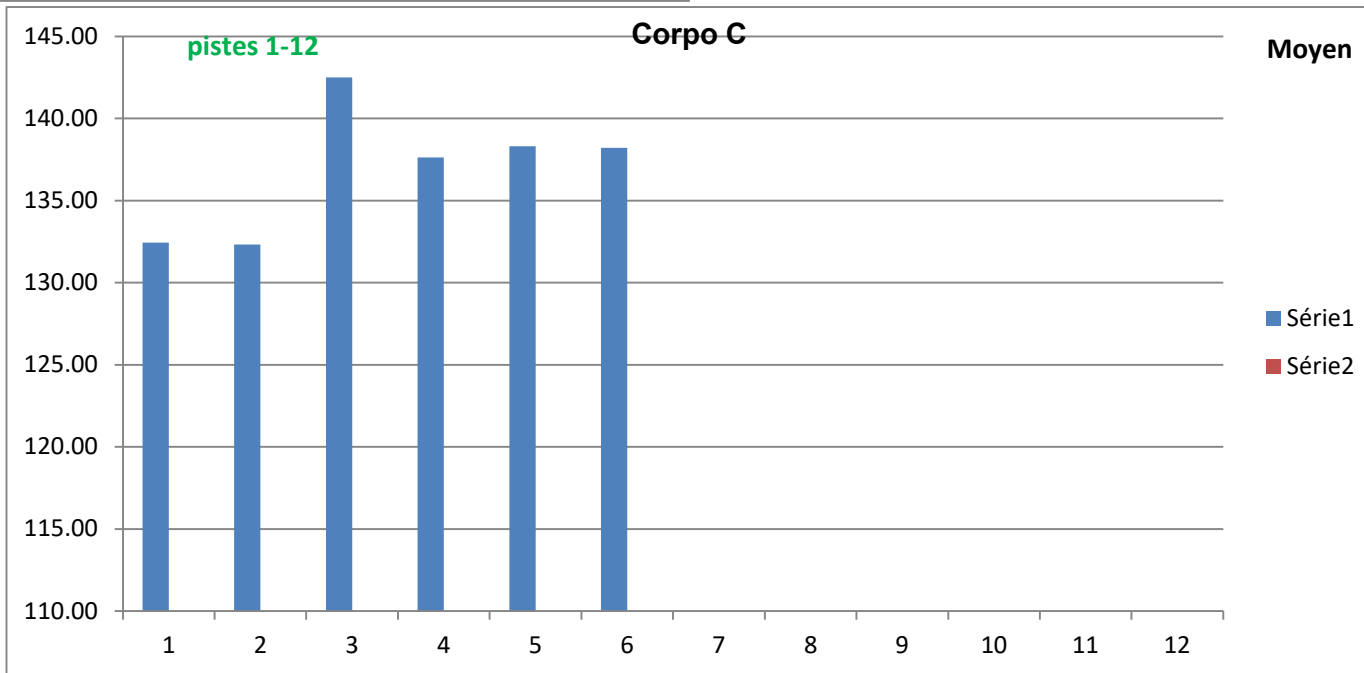

# Moyennes des corpo 2020

Vertical line on the left side of the page.

# Moyennes des corpo 2019

Vertical line on the left side of the page.