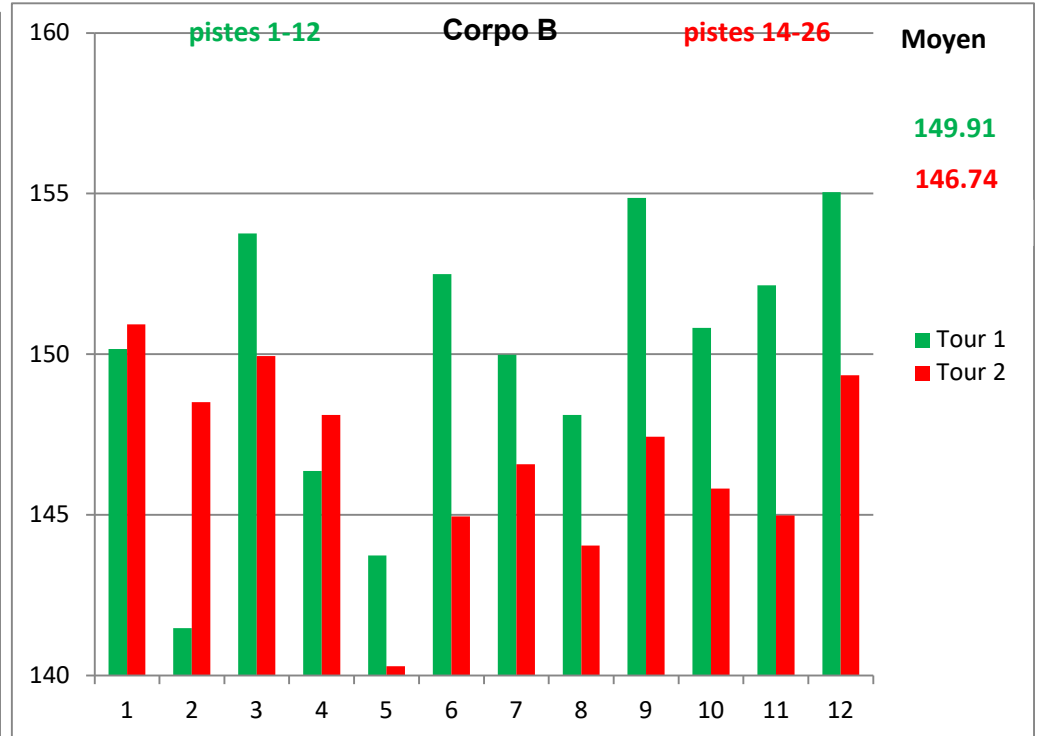

# Moyennes des corpo 2020

Vertical line on the left side of the page.

# Moyennes des corpo 2019

Vertical line on the left side of the page.